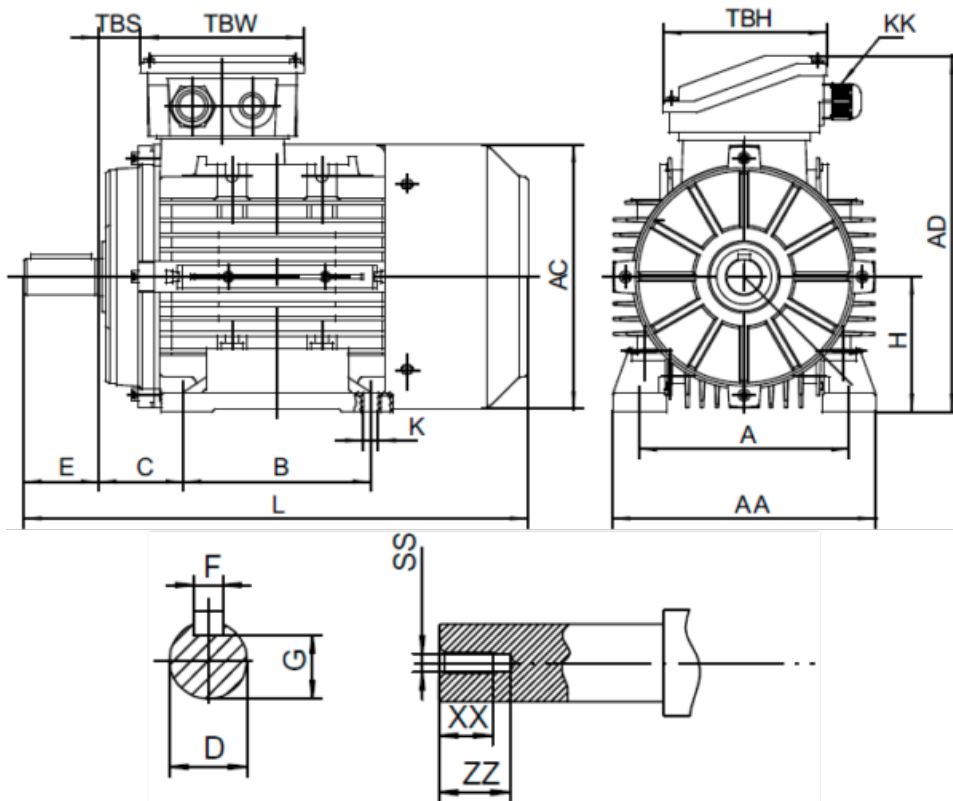

# Data Sheet

Article number: 2516000554120140

Description: Kleedrive T2A 713-4 0.55kw 1400 rpm UL/CSA  
3x230/400V 50HZ IP55 B3 PTO

## Measures

|           |          |          |
|-----------|----------|----------|
| A = 112   | F = 5    | TBW = 98 |
| AA = 140  | G = 11   | XX = 12  |
| AC = Ø138 | H = 71   | ZZ = 17  |
| AD = 186  | KK = -   |          |
| B = 90    | L = 245  |          |
| C = 45    | SS = M5  |          |
| D = Ø14   | TBH = 98 |          |
| E = 30    | TBS = 16 |          |